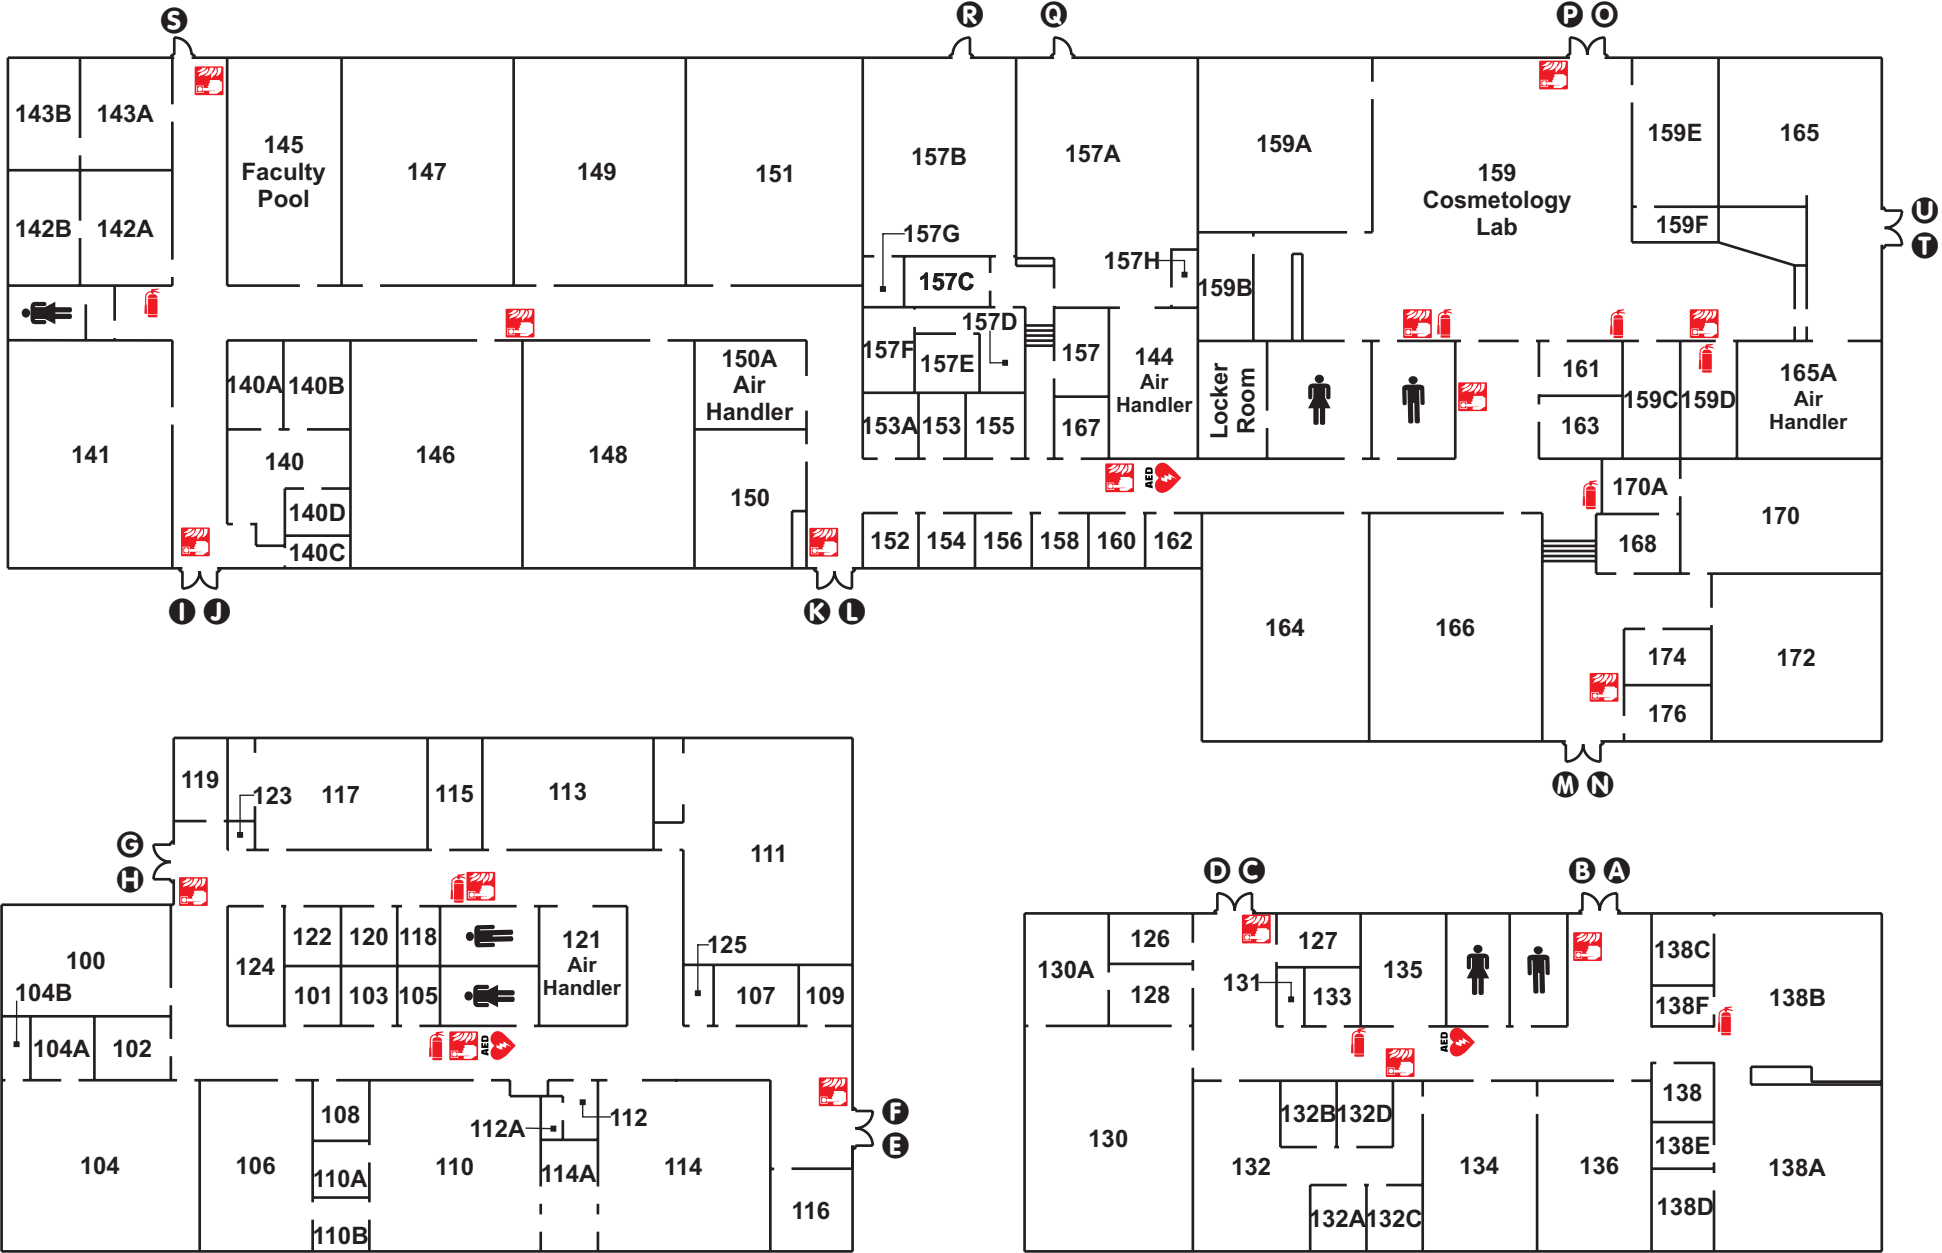

Technology Center

142 AVP of Educational Partnerships	157 IT Infrastructure Offices	126 Adult Education GED
143 VP of Facilities and IT Office	159 Cosmetology Lab	132 Texas Vocational Rehabilitation
145 Faculty Pool		138 Workforce Solutions

Technology Center Annex

- 169 Air Conditioning Heating and Refrigeration Lab
- 171 Skillpoint Lab
- 173 Skillpoint Lab
- 175 Skillpoint Office
- 177 Skillpoint Office
- 181 Skillpoint Admin Office
- 183 Skillpoint Admin Office
- 189 Welding Lab
- 193 Engineering Lab
- 193B Paula and Jim Henry Innovations Center